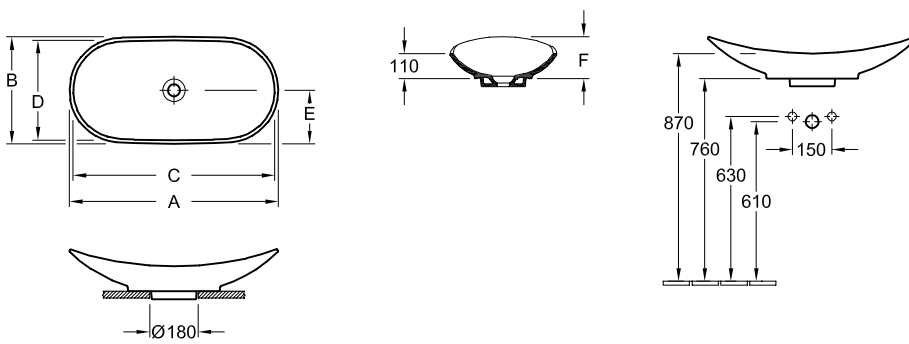

SURFACE-MOUNTED WASHBASIN MY NATURE

PRODUCT INFORMATION

1 . POSITION

Model	411080
Collection	My Nature
PROJECTS	PREMIUM
Width	810 mm
Depth	410 mm
Weight	12,1 kg
description	Sanitary porcelain CeramicPlus incl. unclosable valve with ceramic valve cover, fastening set included Furniture programme Aveo New Generation, Furniture programme LEGATO to match, Furniture programme TRUE OAK to match
Tap fitting / Tap hole remark	without tap hole area
Overflow remark	without overflow, Please note: unclosable outlet valve must be used with models without overflow
material	Sanitary porcelain
Specification texts	My Nature; Surface-mounted washbasin; Sanitary porcelain; Size: 810 x 410 mm; Oval; without tap hole area; without overflow; Please note: unclosable outlet valve must be used with models without overflow; incl. unclosable valve with ceramic valve cover, fastening set included

COLOURS

Castanea CeramicPlus	4110803R	4051202034252
White Alpin CeramicPlus	411080R1	4051202034269

TECHNICAL DRAWINGS

411080

	A	B	C	D	E	F
	414	60	340	320	180	150